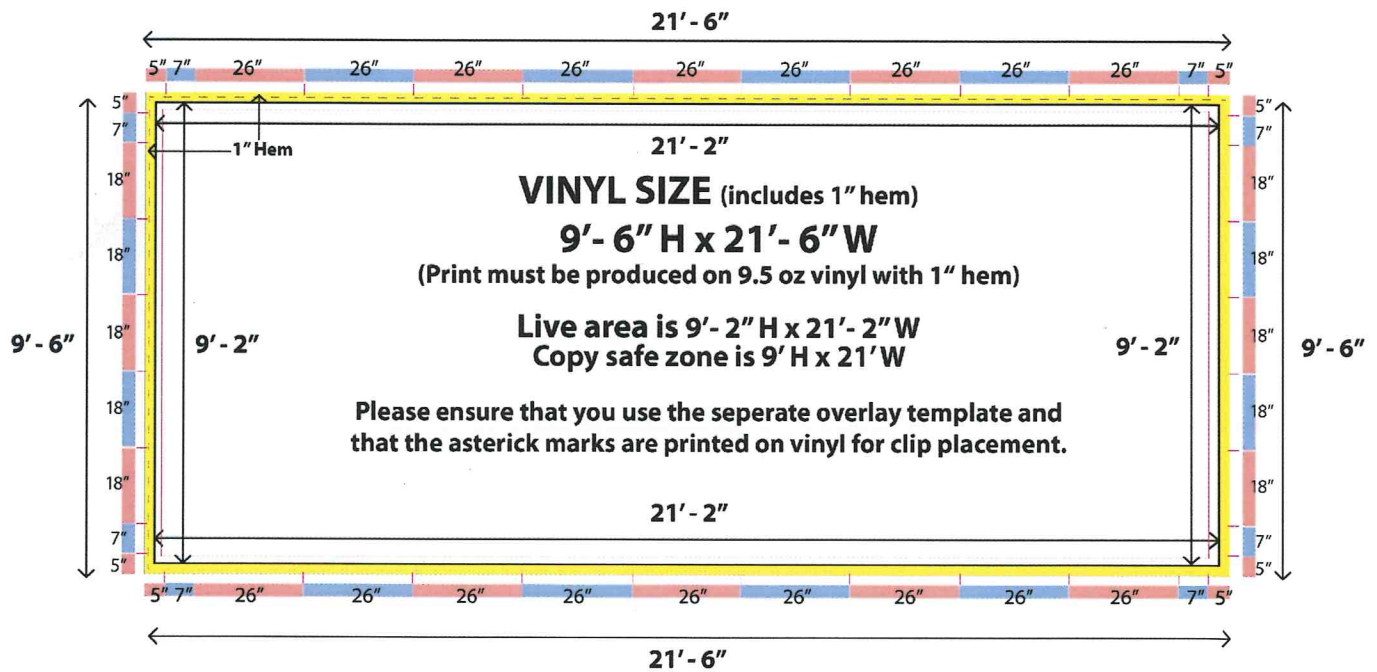

Production Specifications

Vinyl weight: 9.5 oz

Live area: 9'- 2" H x 21'- 2" W

Copy safe zone: 9' H x 21' W

Bleed area: 9'- 6" H x 21'- 6" W

Scale: 1" = 1' Must be built to scale

File format: 300dpi high resolution PDF

PDF should be 9'- 6" H x 21'- 6" W with NO crop marks or line showing live area

Please send high res, 300dpi pdf via email or link, to
Jill Cesarz, jcesarz@doitoutdoors.com and
Heather Cross, hcross@doitoutdoors.com