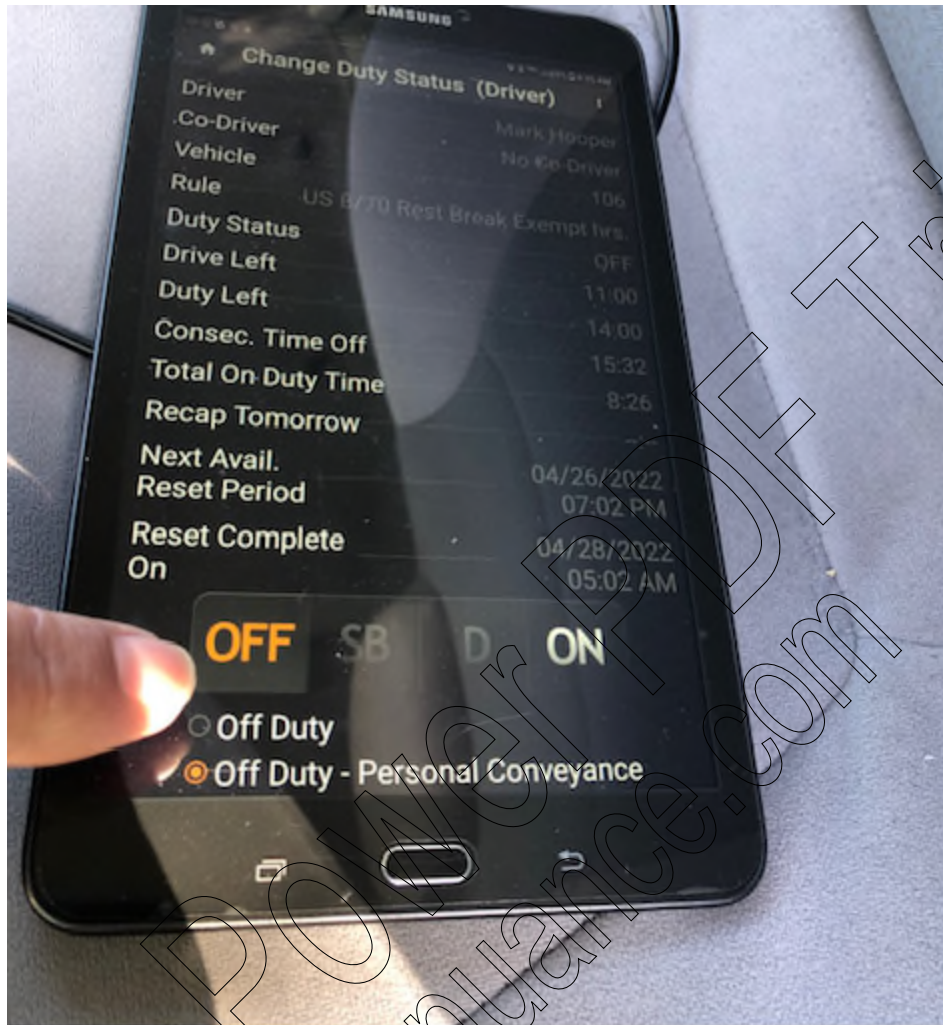

You Must Always Be **"OFF DUTY"** While you Are In Personal Conveyance, From Start To Finish!!

**DUTY STATUS MUST BE IN OFF  
DUTY FOR PERSONAL  
CONVEYANCE - TAP OFF**

**Tap on Off duty personal conveyance down the bottom**

Type in Food tap OK

Tap home/house

**Remember after shopping start the truck and wait until the message pops up then hit "YES" before driving. Do not hit NO**

When you get back to the Hotel  
tap on Off duty

---

Tap on off duty down the bottom to light the circle above personal conveyance. Then tap the house

Then Tap the 3 lines up top left corner

Tap logout. Then power off tablet