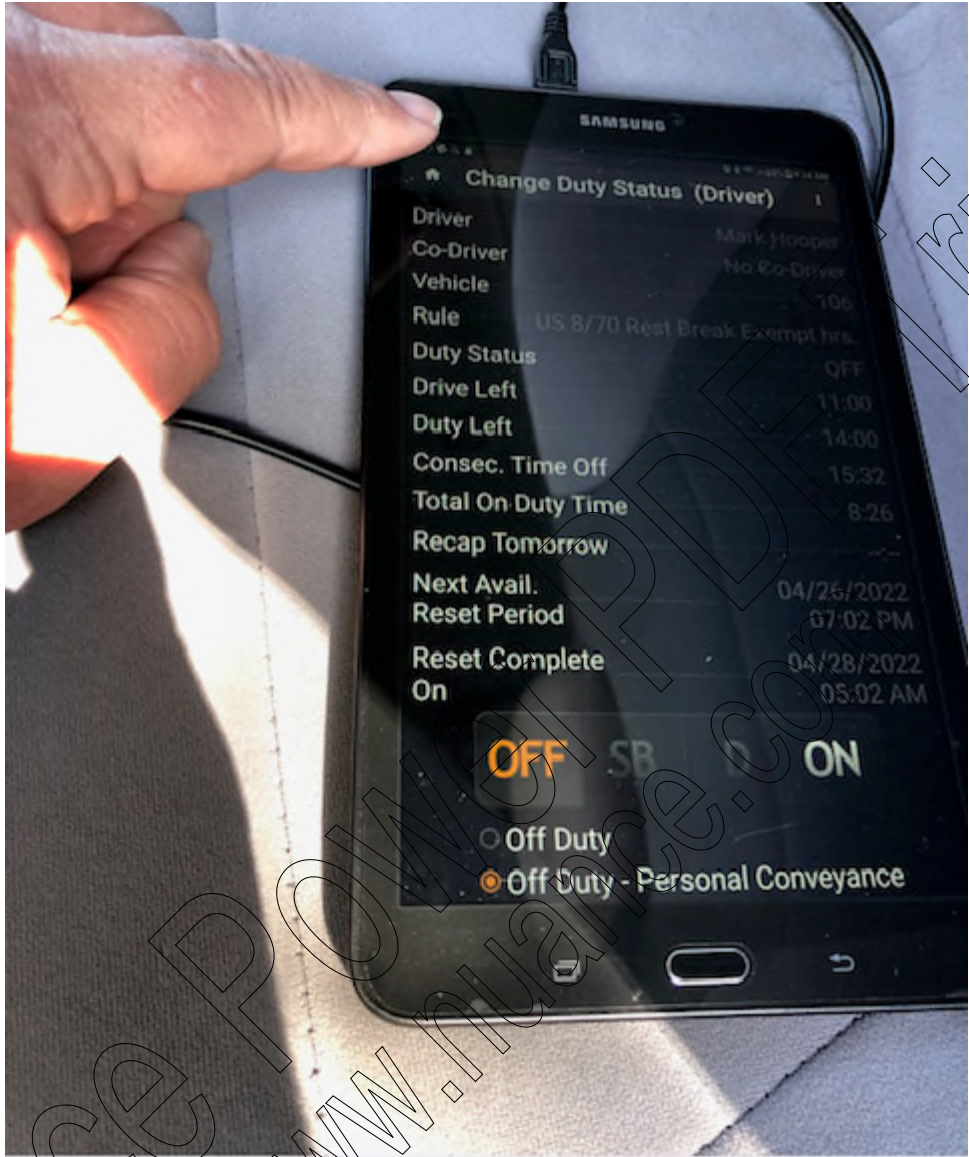

You Must Always Be **"OFF DUTY"** While you Are In Personal Conveyance, From Start To Finish!!

**DUTY STATUS MUST BE IN OFF  
DUTY FOR PERSONAL  
CONVEYANCE - TAP OFF**

**Tap on Off duty personal conveyance down the bottom**

Type in Food tap OK

Tap home/house

**Remember after shopping start the truck and wait until the message pops up then hit "YES" before driving. Do not hit NO**

When you get back to the Hotel  
tap on Off duty

---

Tap on off duty down the bottom to light the circle above personal conveyance. Then tap the house

Then Tap the 3 lines up top left corner

Tap logout. Then power off tablet