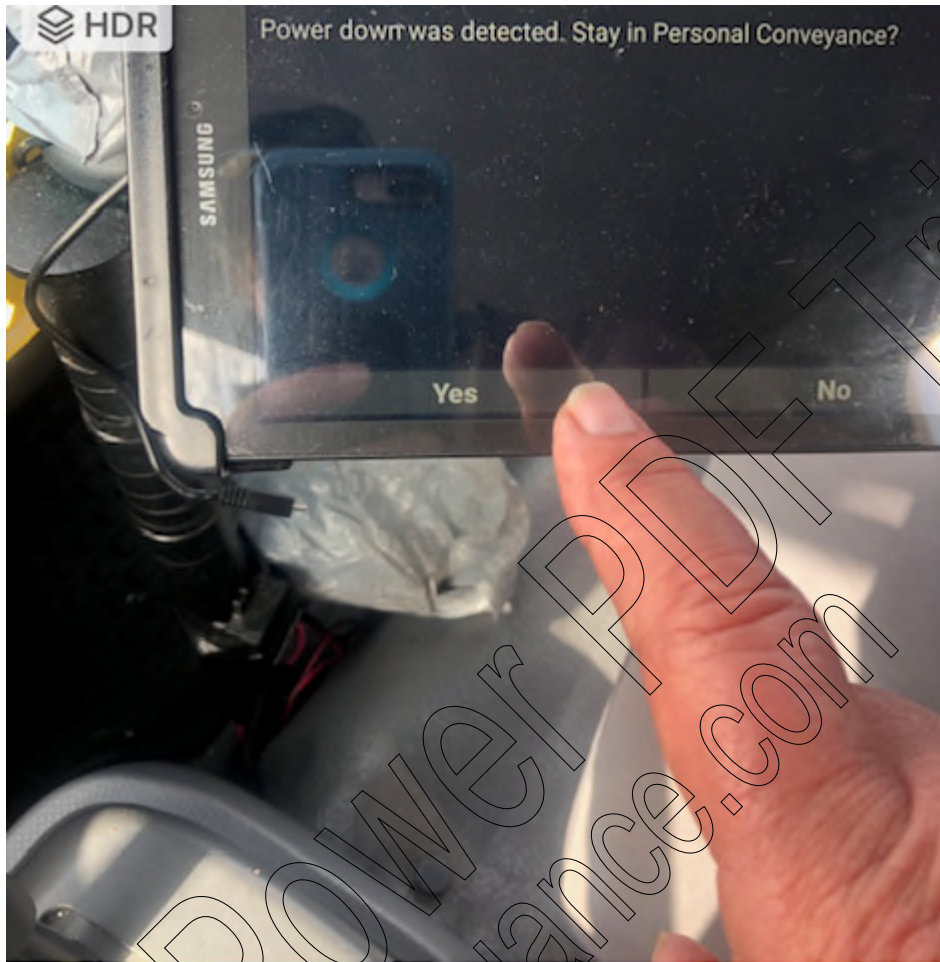

You Must Always Be **"OFF DUTY"** While you Are In Personal Conveyance, From Start To Finish!!

**DUTY STATUS MUST BE IN OFF  
DUTY FOR PERSONAL  
CONVEYANCE - TAP OFF**

**Tap on Off duty personal conveyance down the bottom**

Type in Food tap OK

Tap home/house

**Remember after shopping start the truck and wait until the message pops up then hit "YES" before driving. Do not hit NO**

When you get back to the Hotel  
tap on Off duty

---

Tap on off duty down the bottom to light the circle above personal conveyance. Then tap the house

Then Tap the 3 lines up top left corner

Tap logout. Then power off tablet