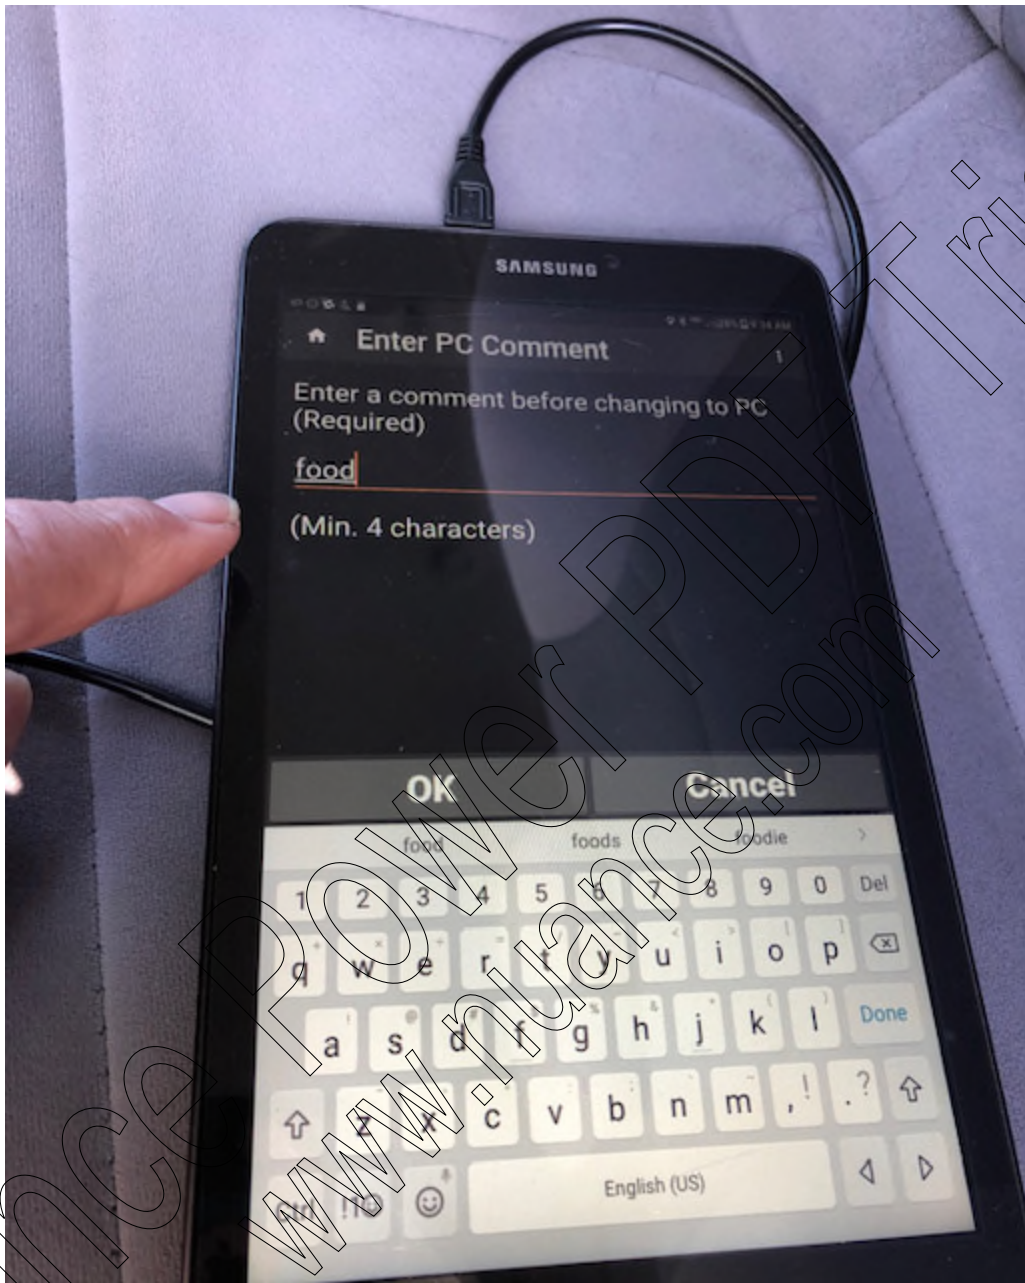

You Must Always Be **"OFF DUTY"** While you Are In Personal Conveyance, From Start To Finish!!

**DUTY STATUS MUST BE IN OFF  
DUTY FOR PERSONAL  
CONVEYANCE - TAP OFF**

**Tap on Off duty personal conveyance down the bottom**

Type in Food tap OK

Tap home/house

**Remember after shopping start the truck and wait until the message pops up then hit "YES" before driving. Do not hit NO**

When you get back to the Hotel  
tap on Off duty